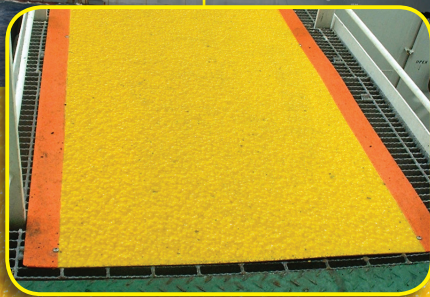

Hi-Traction® Covers for OFFSHORE

Drill Ships, Semi-Submersibles,
Jack-ups, and Barge Tender Rigs

SAFEGUARD
TECHNOLOGY
Leading Manufacturer of Anti-Slip Safety Products

Walkway Covers