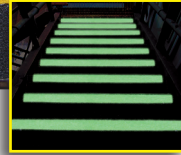

Safeguard Products Used Extensively In These Areas:

- Thruster Room
- Helideck Stairs
- Pipe Deck & Mud Module Stairs
- Drill Floor Deck
- Crane Area

Six Sizes of Grit

Safeguard offers six sizes of grit. Super Coarse and Extra Coarse have become the industry standards for the Oil & Gas exploration industry. For less harsh environments such as crews quarters, shower and locker room facilities, fine grades are available.

situations. Our photoluminescent pigment is non-toxic, non-radioactive and can be recharged repeatedly during the life of the product.

One and Two-Tone Color Configurations

“Safety Yellow” is the most popular color used, but by incorporating a second color, a two-tone configuration can be created, calling attention to the leading edge. This will provide a contrast between the step edge and the back of the tread for easy definition and clarity.