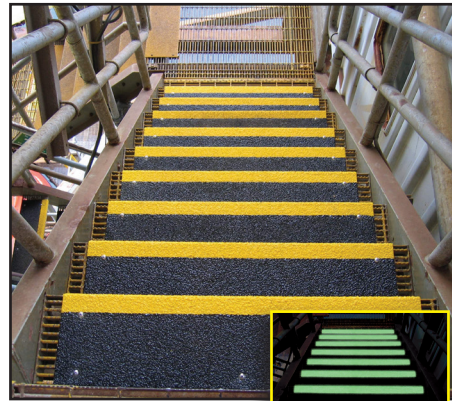

SAFEGUARD®
Hi-Traction® Covers
 The widest range of Anti-Slip Products and Options in the World.

The Safeguard Difference

Safeguard® Hi-Traction® Covers are manufactured in the widest range of base material construction including 1.2 mm (18ga.) #316 Stainless Steel, G90 Hot Dipped Galvanized Steel, and Pultruded FRP/GRP Composite (Fiberglass). Incorporating Fused Alumina Aggregate makes Safeguard Covers durable enough to provide years of Anti-Slip protection backed by a 5 year warranty.

Safeguard Products Used Extensively In These Areas:

- Thruster Room
- Helideck Stairs
- Pipe Deck & Mud Module Stairs
- Drill Floor Deck
- Crane Area

Six Sizes of Grit

Safeguard offers six sizes of grit. Super Coarse and Extra Coarse have become the industry standards for the Oil & Gas exploration industry. For less harsh environments such as crews quarters, shower and locker room facilities, fine grades are available.

situations. Our photoluminescent pigment is non-toxic, non-radioactive and can be recharged repeatedly during the life of the product.

One and Two-Tone Color Configurations

“Safety Yellow” is the most popular color used, but by incorporating a second color, a two-tone configuration can be created, calling attention to the leading edge. This will provide a contrast between the step edge and the back of the tread for easy definition and clarity.