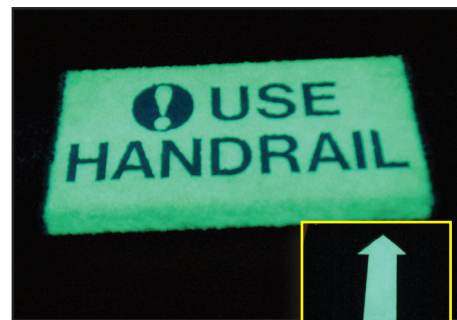

Glo-Traction® Colors

Photoluminescent glow-in-the-dark colors can offer extended safety for crew members and employees when darkness falls or power failures occur. Combine Glo-Traction® Colors and safety messaging to provide critical directions for escape routes on steps, walkways, and ladders in emergency